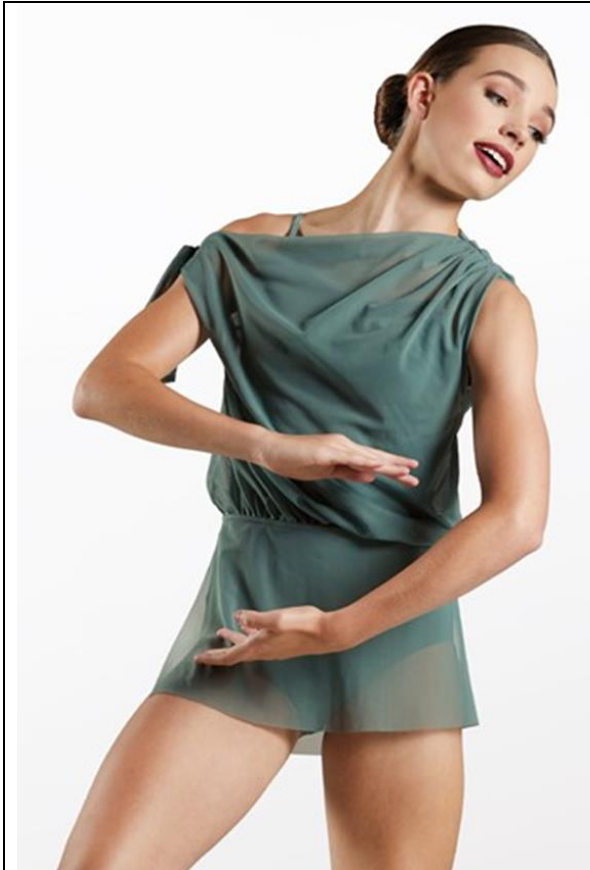

**CULOTTE UNITARD WITH MESH
(MJ11187)**

**DRAPED MATTE JERSEY TOP
(MJ12797) + MATTE JERSEY CULOTTES
(MT12791)**

**LANGARM CHIFFON RUNDHALS
GRAU / HELL GRAU / BRAUN +
PAPERBAG**

**LANGARM CHIFFON RUNDHALS GRAU
/ HELL GRAU + MATTE JERSEY
CULOTTES (MT12791)**

**TWIST FRONT OVERTOP (MJ11079) +
MATTE JERSEY CULOTTES (MT12791)**

**OFF-THE-SHOULDER OVERDRESS
(SM11624) + BODY**

BRUISES (12994)

MANDARIN COLLAR OVERDRESS +

MIDI OVERDRESS WITH LACES (D11004)

**MATTE JERSEY CULOTTES
(MT12791)**

**OPEN BACK JERSEY ROMPER SLATE
BLUE (MJ11367)**

**+ Body + RISE MID LENGTH SHORTS
(MT12469)**

**OPEN BACK JERSEY ROMPER JUNIPER
(MJ11367)**